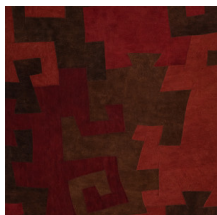

RED BROWN BARK / 3003

Collection Bark Cloth

Story behind the collection

A 100% pure natural product respecting the principles of fair trade.

Technical specifications

Reference	pan. 230
Product category	Couture
Composition	Natural wallcovering on non-woven backing
Description	Random, hand-sewn patchwork of natural Bark Cloth on non-woven backing (sold in panels)
Dimensions	Panels: width \pm 130 cm (51.18"), height \pm 310 cm (3.39 yds)
Pattern repeat	Straight match 0 cm (0.00")
Remark	Each panel is a unique, handmade item. The patchwork is totally random and will vary from panel to panel
Adhesive	Arte Clearpro or a good quality dispersion adhesive
How to paste	Paste the wall
Light resistance	Moderate lightfastness
How to remove	Strippable
Fire retardant EU	B-s1, d0
Fire retardant US	Class A
Maintenance	Spongeable during hanging (dab away damp glue)

Colourways (7)

pan. 215

pan. 222

pan. 224

pan. 228

pan. 229

pan. 230

pan. 231